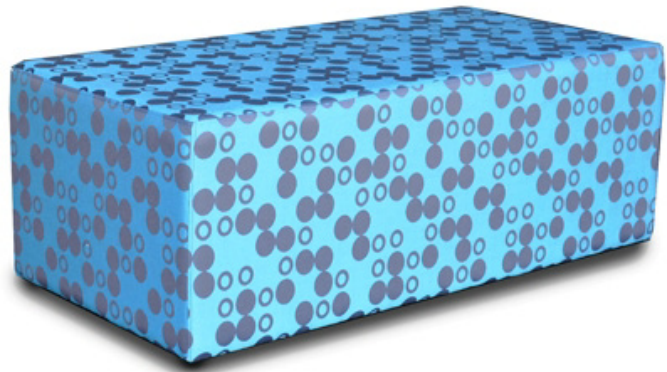

Otto Mixture

Our Ottoman's come in all shapes and sizes with standard hidden feet or "shadow line".

Specifications

- 450 Seat Height
- Wooden Frame construction
- Fire Retardant foam
- 25mm High feet for "shadow line" effect

Round Shapes

- 600 Dia
- 750 Dia
- 900 Dia